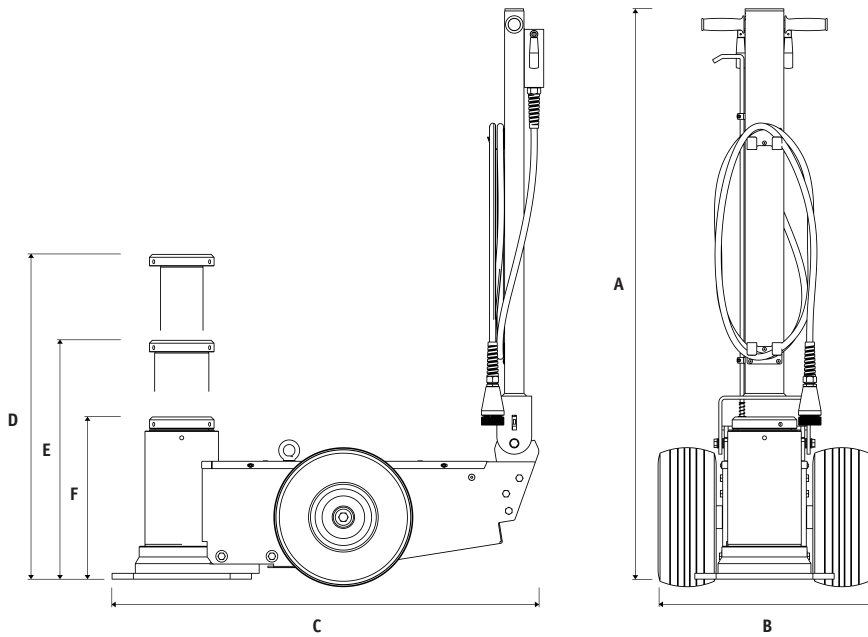

M80-42

SUITABLE FOR
ADATTO A

Mine and oil field / Construction site
Industrial assembly / Agriculture / Railway applications / Military
*Miniera e giacimento petrolifero / Cantiere
Assemblaggio industriale / Agricoltura / Applicazioni ferroviarie / Militare*

	Capacity Portata	Net weight Penso netto	Working air press. Press. di alimentazione	Air consumption Consumo d'aria	Max. height Altezza max.	Min. height Altezza min.	Number of pistons Numero sfili	Stroke Corsa
M80-42	80/50 t 88.2/55.1 ton	173 Kg 381 lb	10-12 bar 145-174 psi	600 nl/min	839 mm 33 in	419 mm 16.4 in	2	420 mm 16.5 in

Dimensions - Dimensionali

A 1473 mm
57.9 in

B 550 mm
21.6 in

C 1102 mm
43.4 in

D 839 mm
33 in

E 617 mm
24.2 in

F 419 mm
16.4 in

Accessories - Accessori