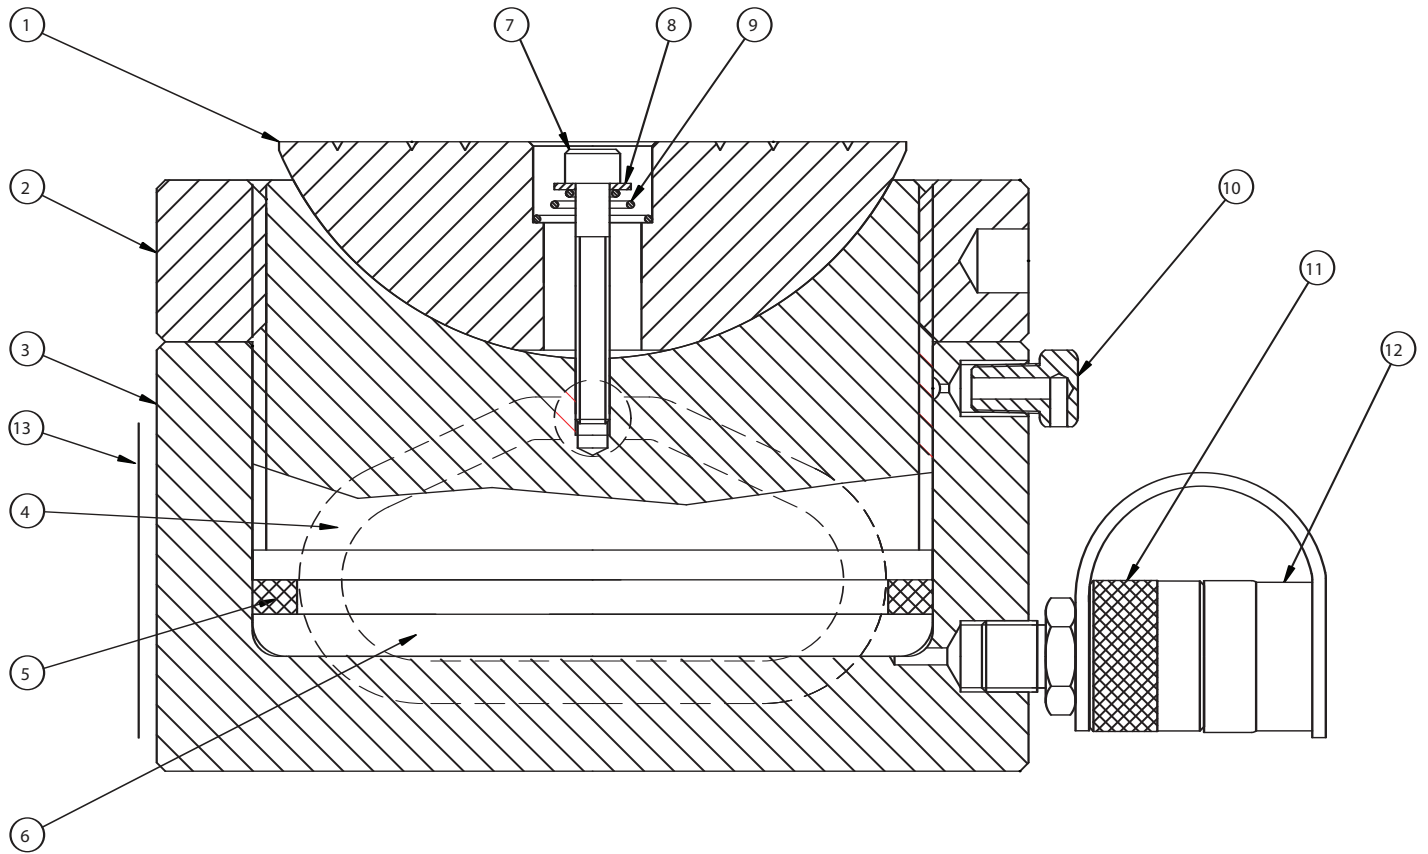

Parts List for:

RC0552P	RC1002P	RC1552P
RC2402P	RC3802P	RC6202P

HYDRAULIC PANCAKE CYLINDER SINGLE-ACTING, GRAVITY RETURN, WITH LOCKING COLLAR

Cylinder Capacity at 10,000 PSI

Part No.	Tons Max.	Stroke (Inches)
RC0552P	55	2.0
RC1002P	100	1.8
RC1552P	155	1.8
RC2402P	240	1.8
RC3802P	380	1.8
RC6202P	620	1.8

Parts List, Form No. 1000226, Back sheet 1 of 2

	DESCRIPTION	RC0552P Item No.	RC1002P Item No.	RC1552P Item No.	RC2402P Item No.	RC3802P Item No.	RC6202P Item No.
1	CAP, SWIVEL	2000712	2000722	2000729	2000735	2000744	2000753
2	COLLAR, LOCKING	2000713	2000723	2000730	2000736	2000745	2000754
3	BODY, CYLINDER	2000714	2000724	2000731	2000737	2000746	2000755
4	HANDLE ASSEMBLY, EYE-BOLT M16	2000715	2000715	2000715	2000738	2000747	2000756
5	SEAL, RING KIT	2000716	2000725	2000732	2000739	2000748	2000757
6	PISTON	2000717	2000726	2000733	2000740	2000749	2000758
7	SCREW	2000718	2000727	2000734	2000741	2000750	2000759
8	WASHER, FLAT RETAINER, SPRING	2000719	2000719	2000719	2000742	2000751	2000751
9	SPRING COMP.	2000720	2000728	2000728	2000743	2000752	2000752
10	VENT, 1/4 NPT	2000721	2000721	2000721	2000721	2000721	2000721
11	COUPLER, FEMALE	25600-1	25600-1	25600-1	25600-1	25600-1	25600-1
12	COVER, RUBBER DUST	9800	9800	9800	9800	9800	9800
13	PRODUCT LABEL	1000225	1000225	1000225	1000225	1000225	1000225