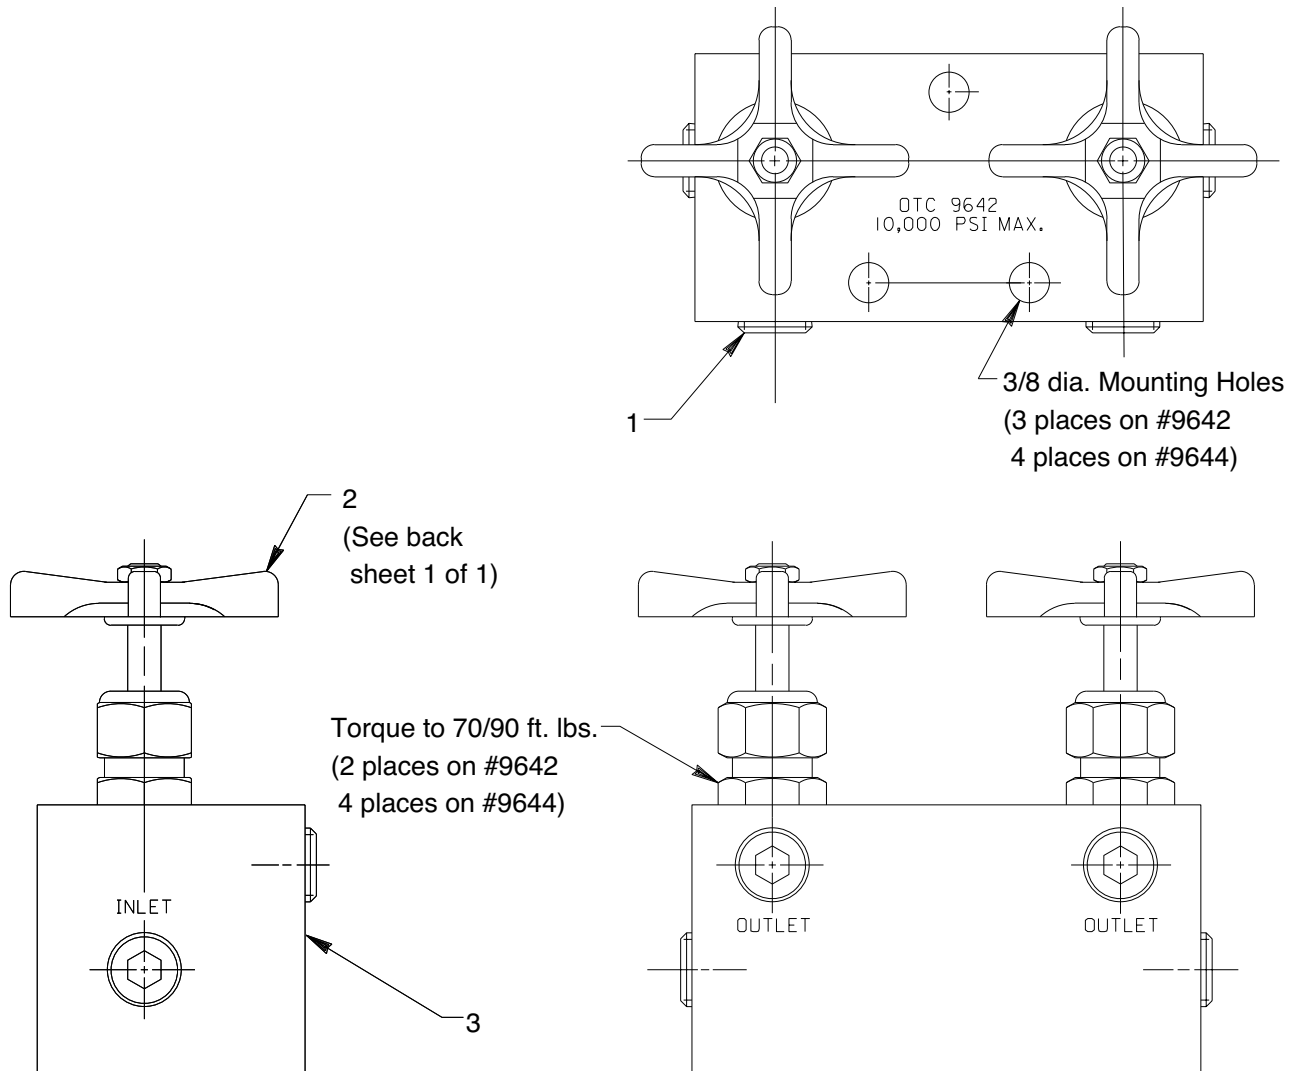

9642
9644

**TWO PORT AND FOUR PORT
 REMOTE METERING VALVE**
 Max. Capacity: 10,000 PSI

Item No.	Part No.	No. Req'd	Description
1	10909	4	Pipe Plug (3/8 NPTF; For 9642)
	10909	6	Pipe Plug (3/8 NPTF; For 9644)
2	38983	2	Needle Cartridge Valve (For 9642; See back sheet 1 of 1)
	38983	4	Needle Cartridge Valve (For 9644; See back sheet 1 of 1)
3	420074	1	Manifold Metering Valve Body (For 9642)
	58055	1	Manifold Metering Valve Body (For 9644)

Sheet No. 1 of 1

Rev. 2 Date: 08 July, 2009

VITON SEAL REPLACEMENTS for CARTRIDGE NEEDLE VALVE

Item No.	Part No.	No. Req'd	Description
1	*250335	2	Backup Washer (-109; For 9642)
	†250335	4	Backup Washer (-109; For 9644)
2	*250334	2	O-ring (1/2 x 5/16 x .103, -109; For 9642)
	†250334	4	O-ring (1/2 x 5/16 x .103, -109; For 9644)
3	*11450	2	O-ring (.818 x .644 x .087, -908; For 9642)
	†11450	4	O-ring (.818 x .644 x .087, -908; For 9644)
4	*15500	2	Backup Washer (-013; For 9642)
	†15500	4	Backup Washer (-013; For 9644)
5	*18975	2	O-ring (9/16 x 7/16 x 1/16, -013; For 9642)
	†18975	4	O-ring (9/16 x 7/16 x 1/16, -013; For 9644)

*Order Viton Seal Kit No. 300592 for Metering Valve #9642.
 †Order Viton Seal Kit No. 300593 for Metering Valve #9644.

TYPICAL APPLICATIONS

Two or more single-acting cylinders, operated simultaneously, or independently of one another, using a single power source.

Two or more double-acting cylinders, operated simultaneously, or independently of one another, using a single power source. Manifold needle valves meter flow in both extend and retract modes. They also serve as load-holding valves. Pressure relief is at the power source.