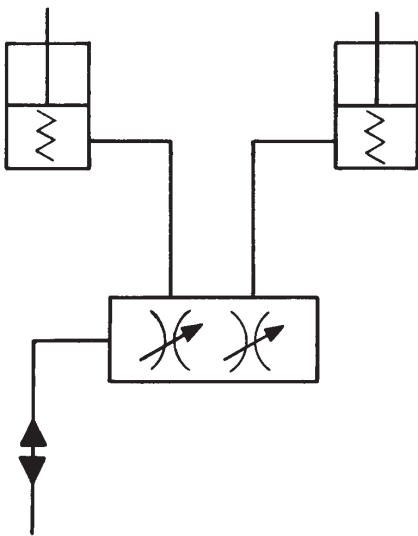

9642
9644

**TWO PORT AND FOUR PORT
 REMOTE METERING VALVE**
 Max. Capacity: 10,000 PSI

Item No.	Part No.	No. Req'd	Description
1	10909	4	Pipe Plug (3/8 NPTF; For 9642)
	10909	6	Pipe Plug (3/8 NPTF; For 9644)
2	38983	2	Needle Cartridge Valve (For 9642; See back sheet 1 of 1)
	38983	4	Needle Cartridge Valve (For 9644; See back sheet 1 of 1)
3	420074	1	Manifold Metering Valve Body (For 9642)
	58055	1	Manifold Metering Valve Body (For 9644)

Sheet No. 1 of 1

Rev. 2 Date: 08 July, 2009

VITON SEAL REPLACEMENTS for CARTRIDGE NEEDLE VALVE

Item No.	Part No.	No. Req'd	Description
1	*250335	2	Backup Washer (-109; For 9642)
	†250335	4	Backup Washer (-109; For 9644)
2	*250334	2	O-ring (1/2 x 5/16 x .103, -109; For 9642)
	†250334	4	O-ring (1/2 x 5/16 x .103, -109; For 9644)
3	*11450	2	O-ring (.818 x .644 x .087, -908; For 9642)
	†11450	4	O-ring (.818 x .644 x .087, -908; For 9644)
4	*15500	2	Backup Washer (-013; For 9642)
	†15500	4	Backup Washer (-013; For 9644)
5	*18975	2	O-ring (9/16 x 7/16 x 1/16, -013; For 9642)
	†18975	4	O-ring (9/16 x 7/16 x 1/16, -013; For 9644)

*Order Viton Seal Kit No. 300592 for Metering Valve #9642.
 †Order Viton Seal Kit No. 300593 for Metering Valve #9644.

TYPICAL APPLICATIONS

Two or more single-acting cylinders, operated simultaneously, or independently of one another, using a single power source.

Two or more double-acting cylinders, operated simultaneously, or independently of one another, using a single power source. Manifold needle valves meter flow in both extend and retract modes. They also serve as load-holding valves. Pressure relief is at the power source.