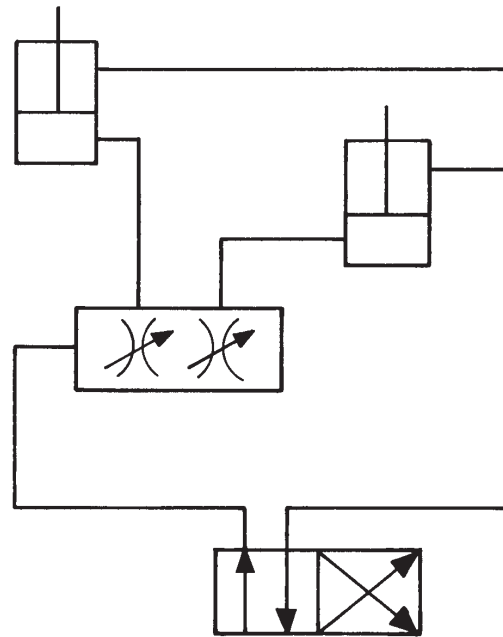

9642
9644

**TWO PORT AND FOUR PORT
 REMOTE METERING VALVE**
 Max. Capacity: 10,000 PSI

Item No.	Part No.	No. Req'd	Description
1	10909	4	Pipe Plug (3/8 NPTF; For 9642)
	10909	6	Pipe Plug (3/8 NPTF; For 9644)
2	38983	2	Needle Cartridge Valve (For 9642; See back sheet 1 of 1)
	38983	4	Needle Cartridge Valve (For 9644; See back sheet 1 of 1)
3	420074	1	Manifold Metering Valve Body (For 9642)
	58055	1	Manifold Metering Valve Body (For 9644)

Sheet No. 1 of 1

Rev. 2 Date: 08 July, 2009

VITON SEAL REPLACEMENTS for CARTRIDGE NEEDLE VALVE

Item No.	Part No.	No. Req'd	Description
1	*250335	2	Backup Washer (-109; For 9642)
	†250335	4	Backup Washer (-109; For 9644)
2	*250334	2	O-ring (1/2 x 5/16 x .103, -109; For 9642)
	†250334	4	O-ring (1/2 x 5/16 x .103, -109; For 9644)
3	*11450	2	O-ring (.818 x .644 x .087, -908; For 9642)
	†11450	4	O-ring (.818 x .644 x .087, -908; For 9644)
4	*15500	2	Backup Washer (-013; For 9642)
	†15500	4	Backup Washer (-013; For 9644)
5	*18975	2	O-ring (9/16 x 7/16 x 1/16, -013; For 9642)
	†18975	4	O-ring (9/16 x 7/16 x 1/16, -013; For 9644)

*Order Viton Seal Kit No. 300592 for Metering Valve #9642.
 †Order Viton Seal Kit No. 300593 for Metering Valve #9644.

TYPICAL APPLICATIONS

Two or more single-acting cylinders, operated simultaneously, or independently of one another, using a single power source.

Two or more double-acting cylinders, operated simultaneously, or independently of one another, using a single power source. Manifold needle valves meter flow in both extend and retract modes. They also serve as load-holding valves. Pressure relief is at the power source.