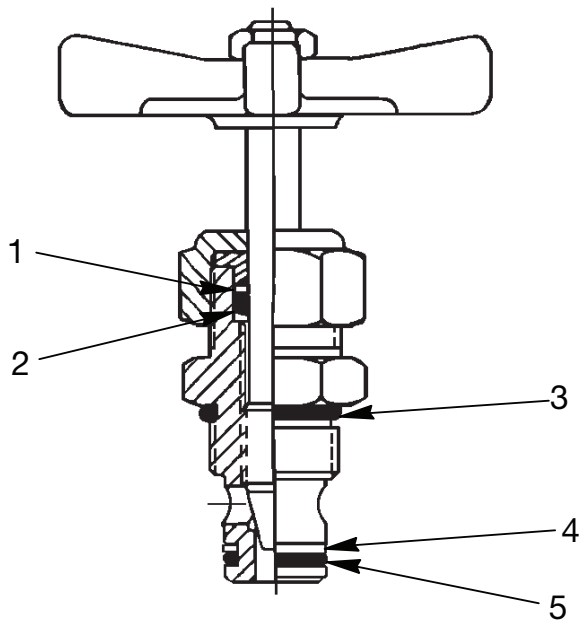

9642
9644

**TWO PORT AND FOUR PORT
 REMOTE METERING VALVE**
 Max. Capacity: 10,000 PSI

Item No.	Part No.	No. Req'd	Description
1	10909	4	Pipe Plug (3/8 NPTF; For 9642)
	10909	6	Pipe Plug (3/8 NPTF; For 9644)
2	38983	2	Needle Cartridge Valve (For 9642; See back sheet 1 of 1)
	38983	4	Needle Cartridge Valve (For 9644; See back sheet 1 of 1)
3	420074	1	Manifold Metering Valve Body (For 9642)
	58055	1	Manifold Metering Valve Body (For 9644)

Sheet No. 1 of 1

Rev. 2 Date: 08 July, 2009

VITON SEAL REPLACEMENTS for CARTRIDGE NEEDLE VALVE

Item No.	Part No.	No. Req'd	Description
1	*250335	2	Backup Washer (-109; For 9642)
	†250335	4	Backup Washer (-109; For 9644)
2	*250334	2	O-ring (1/2 x 5/16 x .103, -109; For 9642)
	†250334	4	O-ring (1/2 x 5/16 x .103, -109; For 9644)
3	*11450	2	O-ring (.818 x .644 x .087, -908; For 9642)
	†11450	4	O-ring (.818 x .644 x .087, -908; For 9644)
4	*15500	2	Backup Washer (-013; For 9642)
	†15500	4	Backup Washer (-013; For 9644)
5	*18975	2	O-ring (9/16 x 7/16 x 1/16, -013; For 9642)
	†18975	4	O-ring (9/16 x 7/16 x 1/16, -013; For 9644)

*Order Viton Seal Kit No. 300592 for Metering Valve #9642.
 †Order Viton Seal Kit No. 300593 for Metering Valve #9644.

TYPICAL APPLICATIONS

Two or more single-acting cylinders, operated simultaneously, or independently of one another, using a single power source.

Two or more double-acting cylinders, operated simultaneously, or independently of one another, using a single power source. Manifold needle valves meter flow in both extend and retract modes. They also serve as load-holding valves. Pressure relief is at the power source.