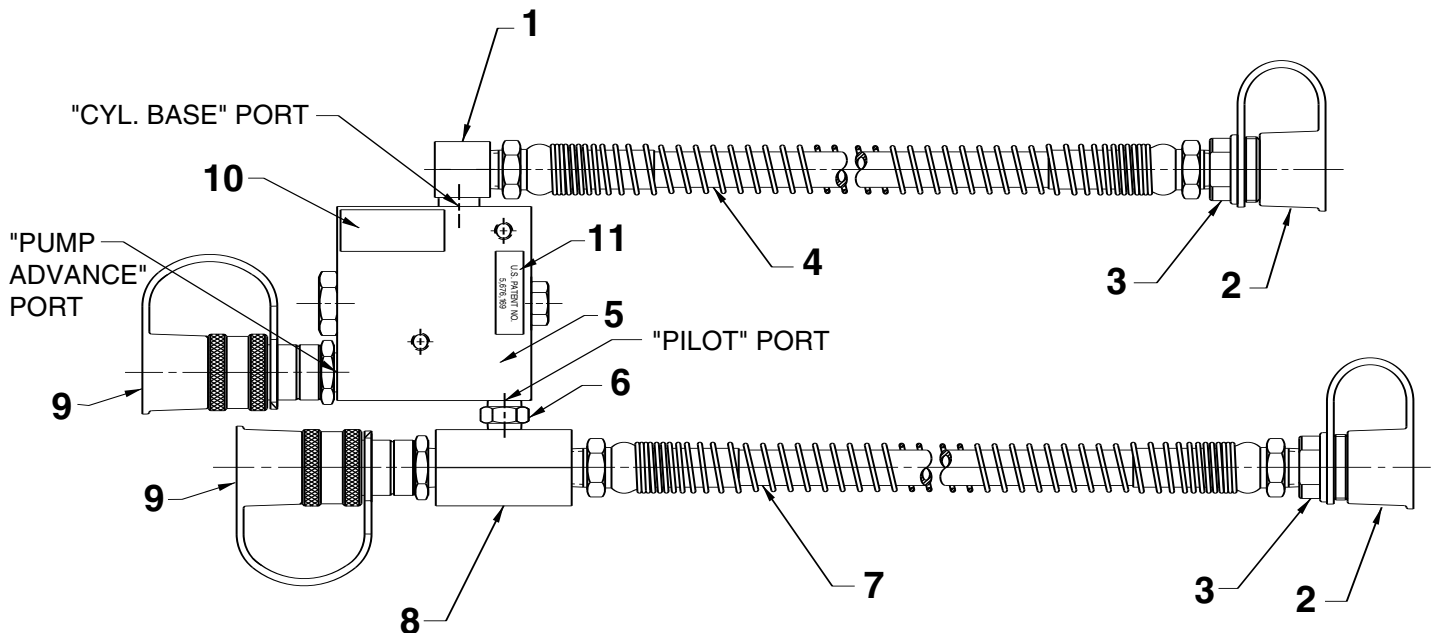

COUNTERBALANCE VALVE

Item No.	Part No.	No. Req'd	Description
1	9681	1	Street Elbow Fitting
2	9800	2	Dust Cap
3	9798	2	Hose Half Coupler
4	307968	1	Hose
5	351239	1	Counterbalance Valve
6	12328	1	Straight Fitting
7	36891	1	Hose
8	9671	1	Double Tee Adapter Fitting
9	9796	2	Quick Cylinder Half Coupler
10	252213	1	Trade Name Decal
11	253085	1	Patent No. Decal

Note: Shaded areas reflect last revision(s) made to this form.

HYDRAULIC SCHEMATIC