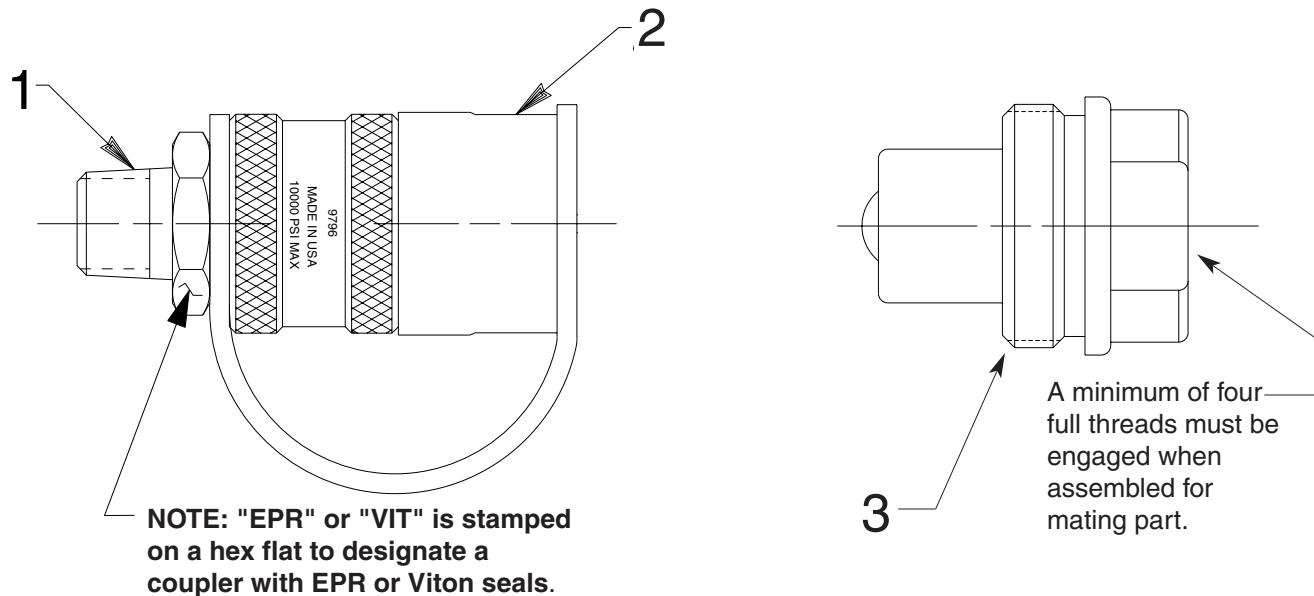

Parts List for:

	9798
9795	25599
9796	25600
9796-E	C38
9796-V	Y-25

QUICK COUPLER ASSEMBLY

RAM AND HOSE HALVES - 3/8 NPTF

Item No.	Part No.	No. Req'd	Description
1	9796	1	Ram Half Coupler w/ Plastic Dust Cap (Item 2)
	9796-E	1	Ram Half Coupler w/ EPR Seals (Includes #9797 metal dust cap)
	9796-V	1	Ram Half Coupler w/ Viton Seals (Includes #9797 metal dust cap)
2	9800	1	Plastic Dust Cap
3	9798	1	Hose Half Coupler

PARTS INCLUDED BUT NOT SHOWN

209100	1	O-ring (1" x 3/4 x 1/8; Disogrin; Standard)
251880	1	O-ring (1" x 3/4 x 1/8; Buna-n; Option on std. for humid conditions)

OPTIONS

9797	1	Metal Dust Cap (Ram Half)
9799	1	Metal Dust Cap (Hose Half)

NOTE: #9795 is a complete coupler assembly consisting of items #1 & #3, a disogrin o-ring and (2) of item #2.